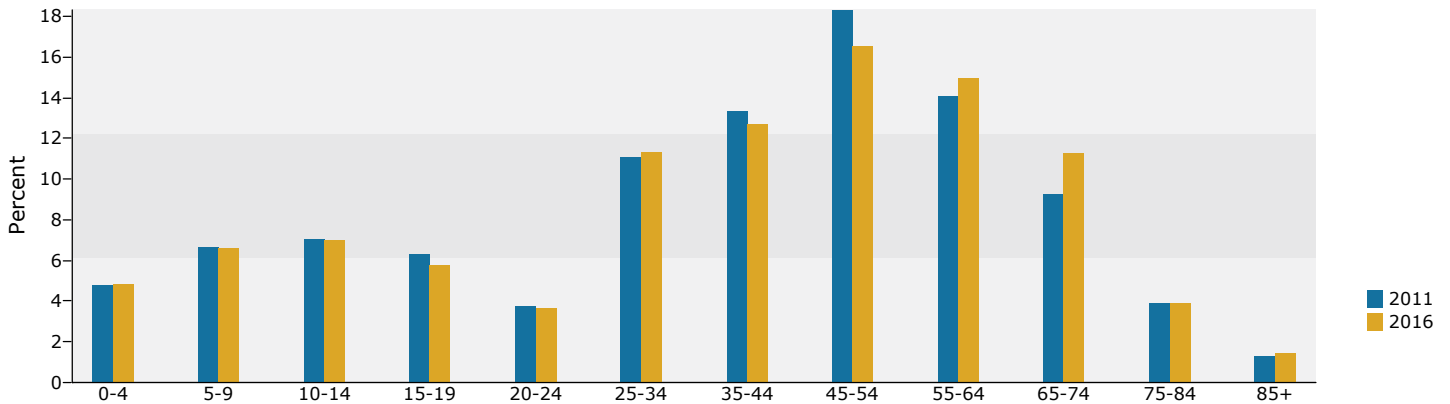

**Data Note:** Income is expressed in current dollars.

**Source:** U.S. Census Bureau, Census 2010 Data. Esri forecasts for 2011 and 2016.

Baldwin town  
 Baldwin town, ME (2300502655)  
 Geography: County Subdivision

## Trends 2011-2016

## Population by Age