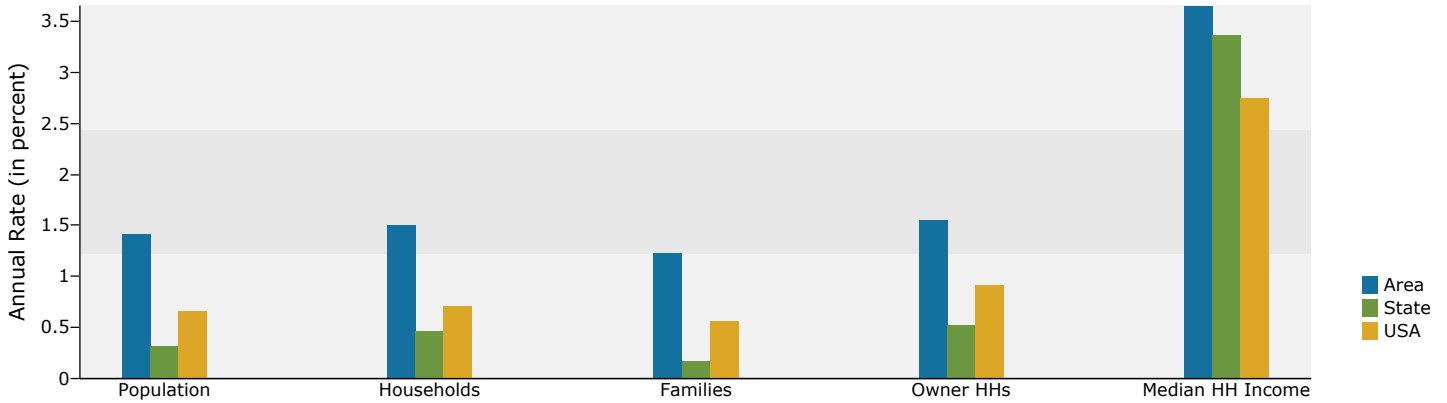

Households by Income	2011		2016	
	Number	Percent	Number	Percent
<\$15,000	52	8.6%	54	8.3%
\$15,000 - \$24,999	83	13.7%	68	10.4%
\$25,000 - \$34,999	79	13.1%	64	9.8%
\$35,000 - \$49,999	129	21.3%	111	17.0%
\$50,000 - \$74,999	150	24.8%	174	26.7%
\$75,000 - \$99,999	68	11.2%	115	17.6%
\$100,000 - \$149,999	36	6.0%	53	8.1%
\$150,000 - \$199,999	6	1.0%	10	1.5%
\$200,000+	2	0.3%	3	0.5%
Median Household Income	\$43,990		\$52,632	
Average Household Income	\$51,846		\$59,527	
Per Capita Income	\$20,030		\$23,102	

Population by Age	2010		2011		2016	
	Number	Percent	Number	Percent	Number	Percent
0 - 4	75	4.9%	75	4.8%	81	4.8%
5 - 9	103	6.8%	105	6.7%	111	6.6%
10 - 14	108	7.1%	110	7.0%	117	7.0%
15 - 19	97	6.4%	99	6.3%	97	5.8%
20 - 24	57	3.7%	59	3.8%	61	3.6%
25 - 34	169	11.1%	174	11.1%	190	11.3%
35 - 44	205	13.4%	209	13.3%	214	12.7%
45 - 54	279	18.3%	287	18.3%	278	16.5%
55 - 64	213	14.0%	221	14.1%	252	15.0%
65 - 74	138	9.0%	145	9.3%	189	11.3%
75 - 84	60	3.9%	61	3.9%	66	3.9%
85+	21	1.4%	21	1.3%	24	1.4%

Race and Ethnicity	2010		2011		2016	
	Number	Percent	Number	Percent	Number	Percent
White Alone	1,493	97.9%	1,533	97.9%	1,641	97.7%
Black Alone	1	0.1%	1	0.1%	1	0.1%
American Indian Alone	3	0.2%	3	0.2%	3	0.2%
Asian Alone	17	1.1%	18	1.1%	22	1.3%
Pacific Islander Alone	0	0.0%	0	0.0%	0	0.0%
Some Other Race Alone	4	0.3%	4	0.3%	4	0.2%
Two or More Races	7	0.5%	7	0.4%	9	0.5%
Hispanic Origin (Any Race)	6	0.4%	6	0.4%	8	0.5%

## Population by Age