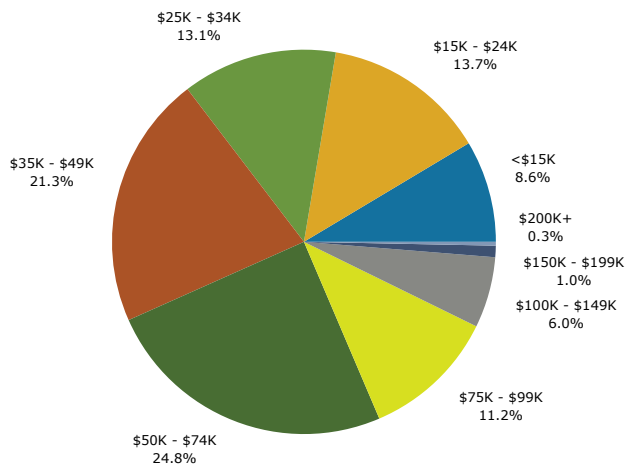

2011 Household Income