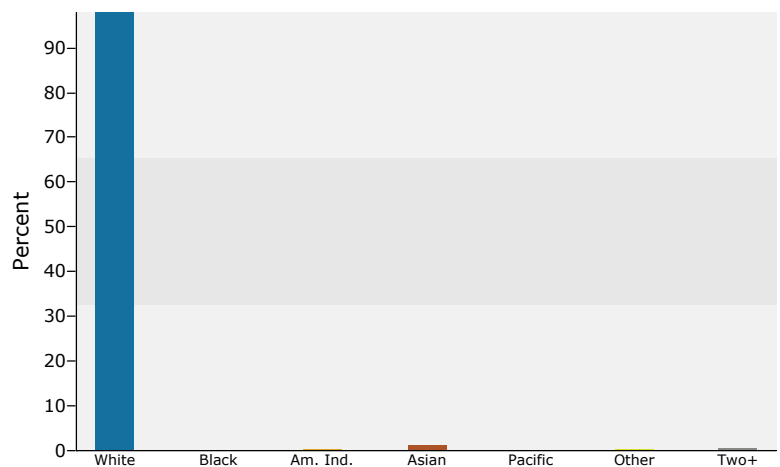

2011 Population by Race

2011 Percent Hispanic Origin: 0.4%

Source: U.S. Census Bureau, Census 2010 Data. Esri forecasts for 2011 and 2016.