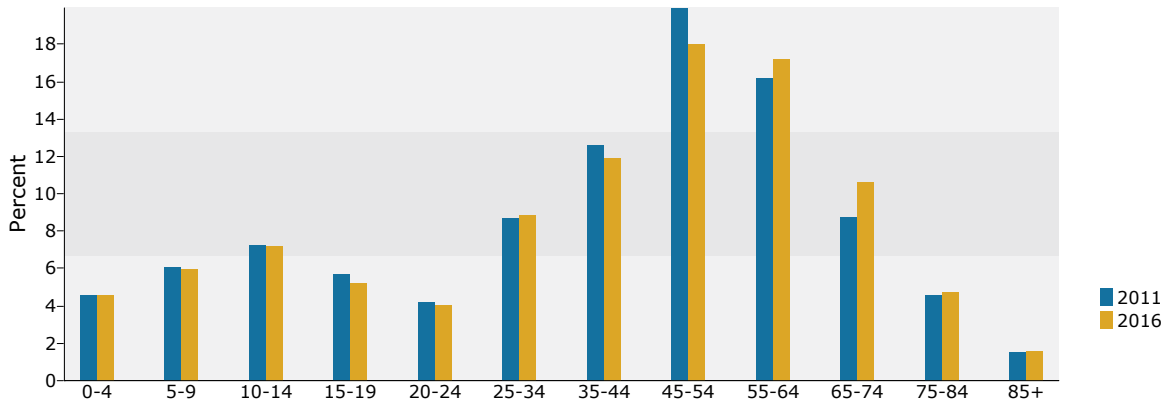

Population by Age

2011 Household Income