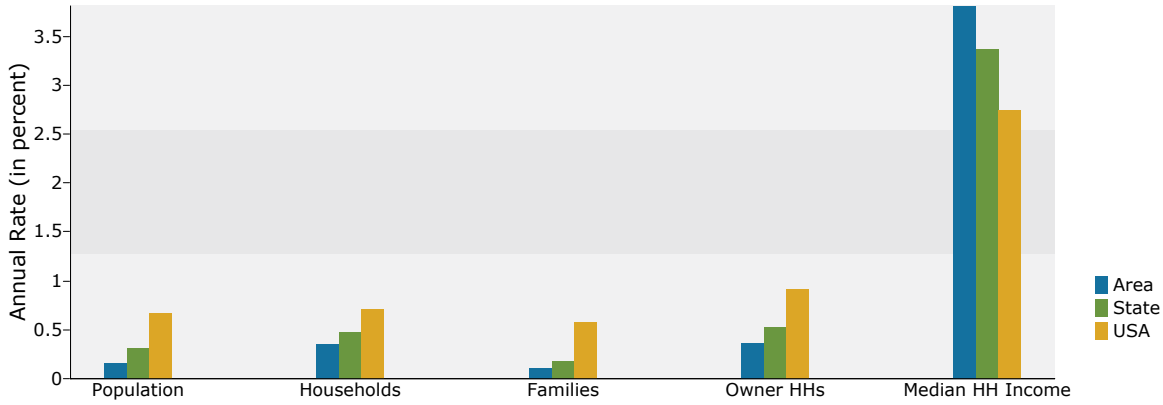

Eliot town
Eliot town, ME (2303122955)
Geography: County Subdivision

Trends 2011-2016