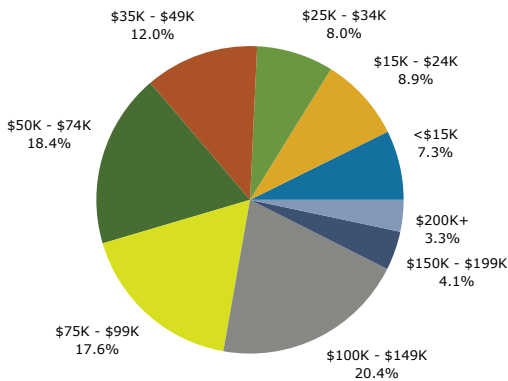

Race and Ethnicity	2010		2011		2016	
	Number	Percent	Number	Percent	Number	Percent
White Alone	6,007	96.8%	6,009	96.8%	6,027	96.4%
Black Alone	42	0.7%	42	0.7%	47	0.8%
American Indian Alone	9	0.1%	9	0.1%	9	0.1%
Asian Alone	32	0.5%	32	0.5%	35	0.6%
Pacific Islander Alone	2	0.0%	2	0.0%	2	0.0%
Some Other Race Alone	16	0.3%	16	0.3%	20	0.3%
Two or More Races	96	1.5%	97	1.6%	114	1.8%
Hispanic Origin (Any Race)	75	1.2%	78	1.3%	102	1.6%

Data Note: Income is expressed in current dollars.

Source: U.S. Census Bureau, Census 2010 Data. Esri forecasts for 2011 and 2016.

Eliot town
Eliot town, ME (2303122955)
Geography: County Subdivision

Trends 2011-2016

Population by Age

2011 Household Income

2011 Population by Race

2011 Percent Hispanic Origin: 1.3%

Source: U.S. Census Bureau, Census 2010 Data. Esri forecasts for 2011 and 2016.