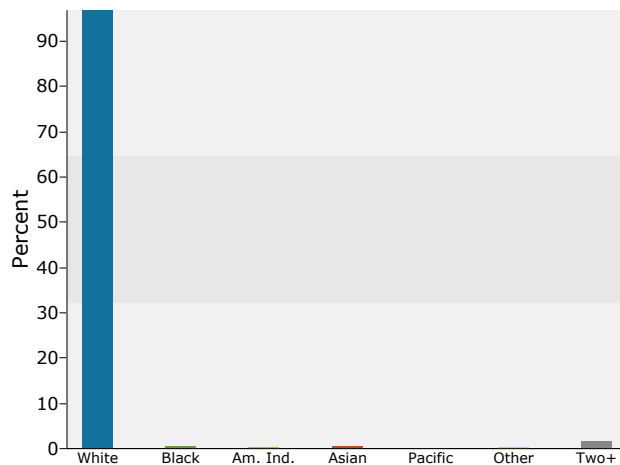

Race and Ethnicity	2010		2011		2016	
	Number	Percent	Number	Percent	Number	Percent
White Alone	6,007	96.8%	6,009	96.8%	6,027	96.4%
Black Alone	42	0.7%	42	0.7%	47	0.8%
American Indian Alone	9	0.1%	9	0.1%	9	0.1%
Asian Alone	32	0.5%	32	0.5%	35	0.6%
Pacific Islander Alone	2	0.0%	2	0.0%	2	0.0%
Some Other Race Alone	16	0.3%	16	0.3%	20	0.3%
Two or More Races	96	1.5%	97	1.6%	114	1.8%
Hispanic Origin (Any Race)	75	1.2%	78	1.3%	102	1.6%

Data Note: Income is expressed in current dollars.

Source: U.S. Census Bureau, Census 2010 Data. Esri forecasts for 2011 and 2016.

Eliot town
Eliot town, ME (2303122955)
Geography: County Subdivision

Trends 2011-2016

Population by Age

2011 Household Income

2011 Population by Race

2011 Percent Hispanic Origin: 1.3%

Source: U.S. Census Bureau, Census 2010 Data. Esri forecasts for 2011 and 2016.