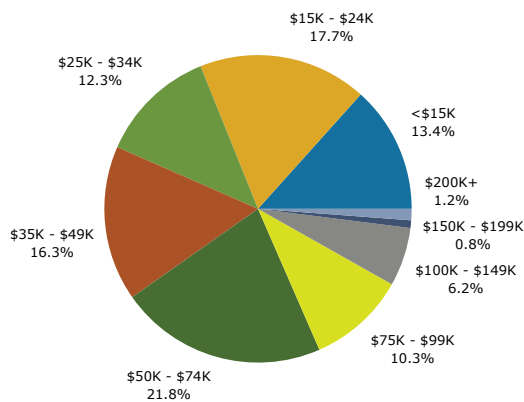

Race and Ethnicity	2010		2011		2016	
	Number	Percent	Number	Percent	Number	Percent
White Alone	1,550	95.7%	1,542	95.7%	1,516	94.9%
Black Alone	2	0.1%	2	0.1%	2	0.1%
American Indian Alone	10	0.6%	10	0.6%	11	0.7%
Asian Alone	7	0.4%	7	0.4%	8	0.5%
Pacific Islander Alone	0	0.0%	0	0.0%	0	0.0%
Some Other Race Alone	7	0.4%	7	0.4%	9	0.6%
Two or More Races	44	2.7%	44	2.7%	52	3.3%
Hispanic Origin (Any Race)	12	0.7%	12	0.7%	16	1.0%

Data Note: Income is expressed in current dollars.

Source: U.S. Census Bureau, Census 2010 Data. Esri forecasts for 2011 and 2016.

Hiram town
 Hiram town, ME (2301733315)
 Geography: County Subdivision

Trends 2011-2016

Population by Age

2011 Household Income

2011 Population by Race

2011 Percent Hispanic Origin: 0.7%

Source: U.S. Census Bureau, Census 2010 Data. Esri forecasts for 2011 and 2016.