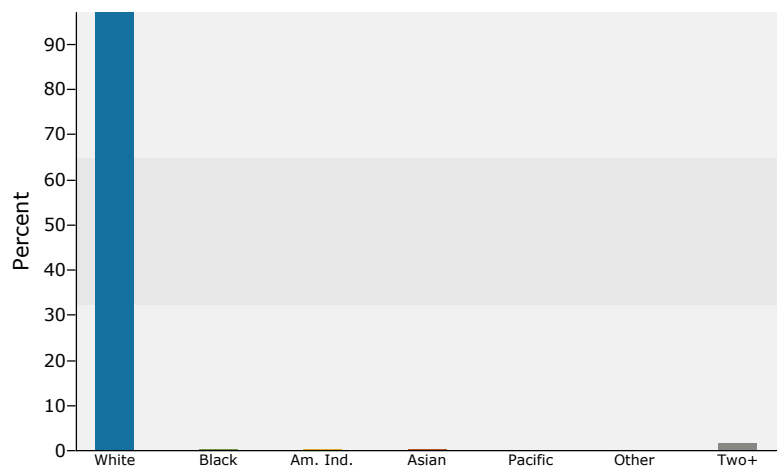

Race and Ethnicity	2010		2011		2016	
	Number	Percent	Number	Percent	Number	Percent
White Alone	1,110	97.4%	1,128	97.1%	1,170	96.7%
Black Alone	4	0.4%	4	0.3%	6	0.5%
American Indian Alone	3	0.3%	4	0.3%	4	0.3%
Asian Alone	4	0.4%	4	0.3%	4	0.3%
Pacific Islander Alone	1	0.1%	1	0.1%	1	0.1%
Some Other Race Alone	1	0.1%	1	0.1%	1	0.1%
Two or More Races	17	1.5%	20	1.7%	24	2.0%
Hispanic Origin (Any Race)	10	0.9%	10	0.9%	12	1.0%

Data Note: Income is expressed in current dollars.

Source: U.S. Census Bureau, Census 2010 Data. Esri forecasts for 2011 and 2016.

Lovell town
 Lovell town, ME (2301741365)
 Geography: County Subdivision

Trends 2011-2016

Population by Age

2011 Household Income

2011 Population by Race

2011 Percent Hispanic Origin: 0.9%

Source: U.S. Census Bureau, Census 2010 Data. Esri forecasts for 2011 and 2016.