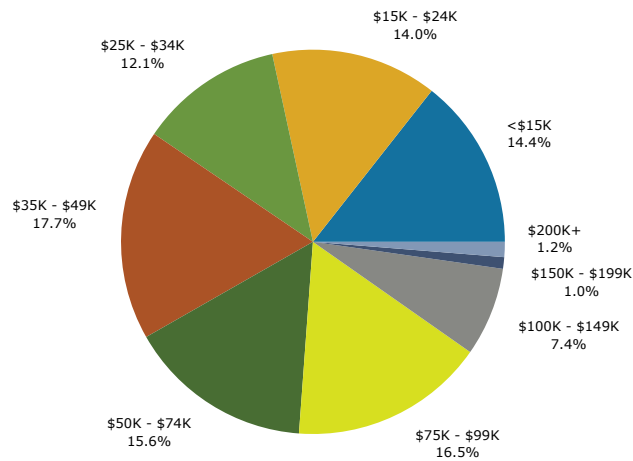

Race and Ethnicity	2010		2011		2016	
	Number	Percent	Number	Percent	Number	Percent
White Alone	1,110	97.4%	1,128	97.1%	1,170	96.7%
Black Alone	4	0.4%	4	0.3%	6	0.5%
American Indian Alone	3	0.3%	4	0.3%	4	0.3%
Asian Alone	4	0.4%	4	0.3%	4	0.3%
Pacific Islander Alone	1	0.1%	1	0.1%	1	0.1%
Some Other Race Alone	1	0.1%	1	0.1%	1	0.1%
Two or More Races	17	1.5%	20	1.7%	24	2.0%
Hispanic Origin (Any Race)	10	0.9%	10	0.9%	12	1.0%

Data Note: Income is expressed in current dollars.

Source: U.S. Census Bureau, Census 2010 Data. Esri forecasts for 2011 and 2016.

Lovell town
 Lovell town, ME (2301741365)
 Geography: County Subdivision

Trends 2011-2016

Population by Age

2011 Household Income

2011 Population by Race

2011 Percent Hispanic Origin: 0.9%

Source: U.S. Census Bureau, Census 2010 Data. Esri forecasts for 2011 and 2016.