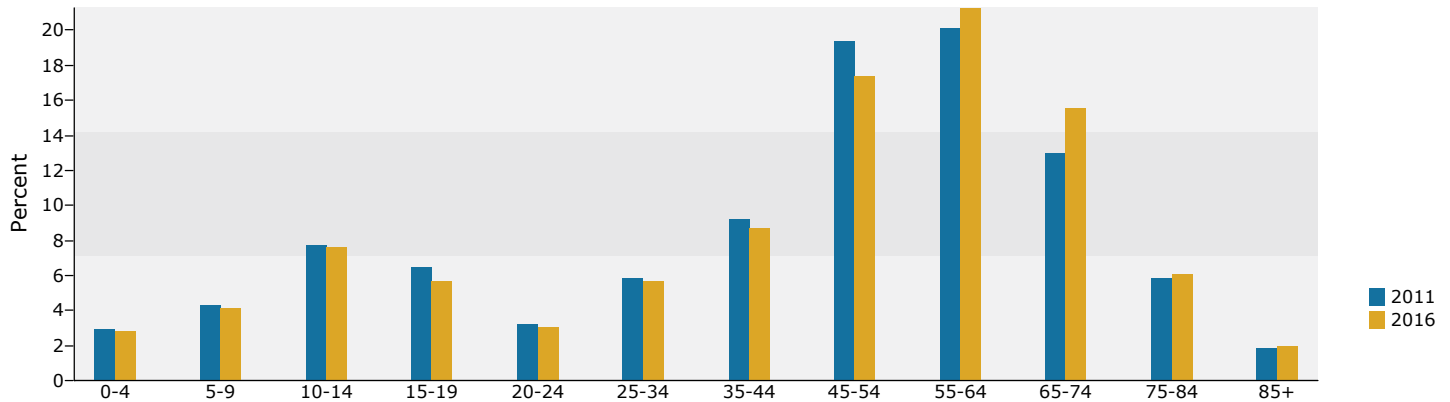

Population by Age