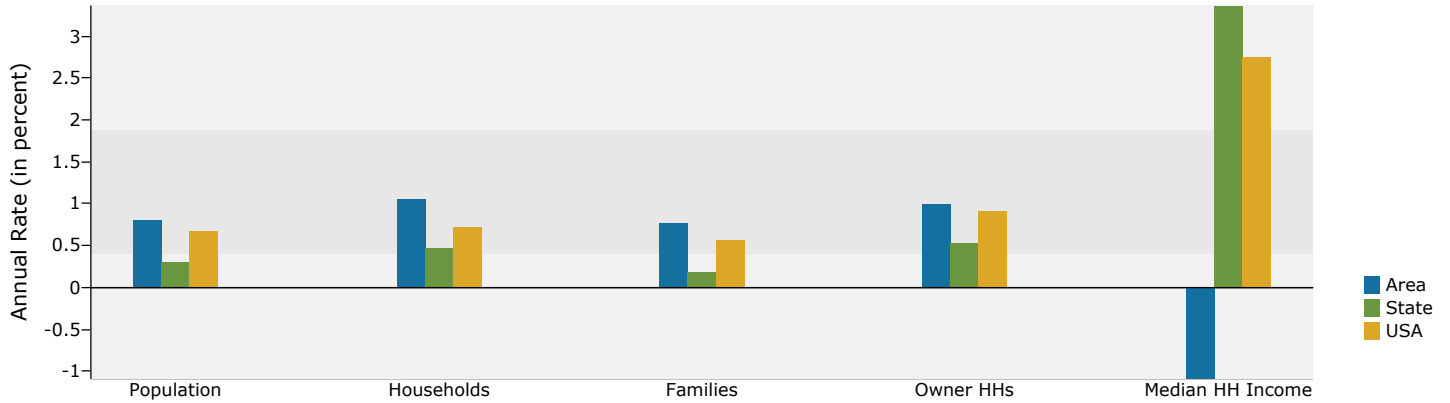

Lovell town
Lovell town, ME (2301741365)
Geography: County Subdivision

Trends 2011-2016