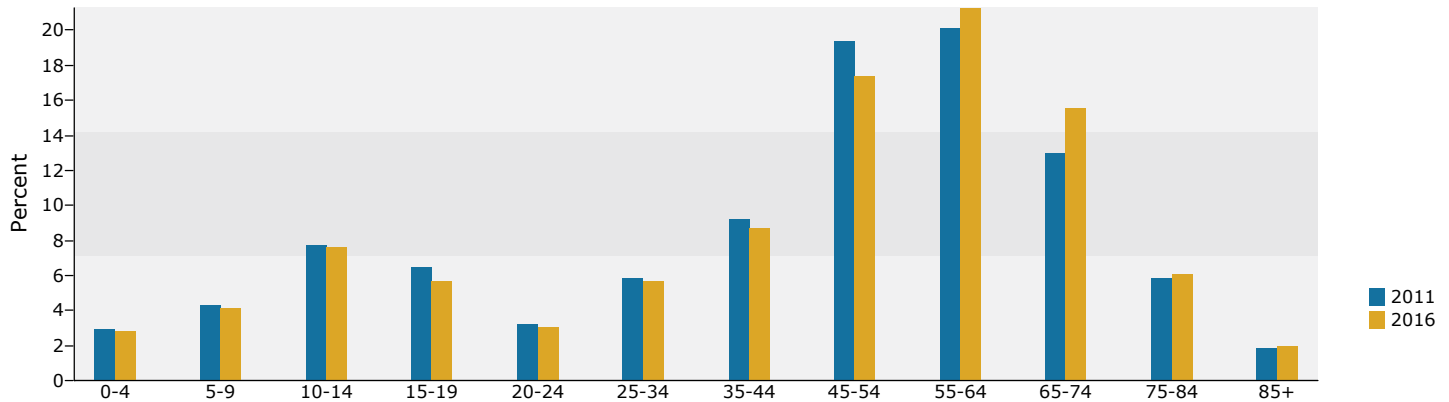

Population by Age