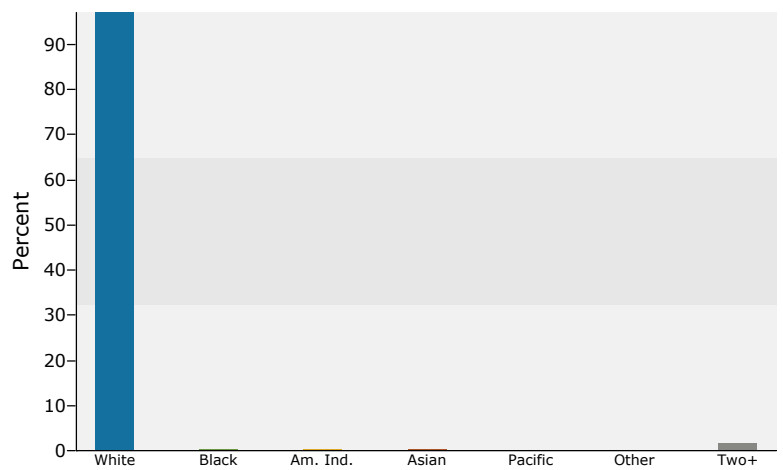

Race and Ethnicity	2010		2011		2016	
	Number	Percent	Number	Percent	Number	Percent
White Alone	1,110	97.4%	1,128	97.1%	1,170	96.7%
Black Alone	4	0.4%	4	0.3%	6	0.5%
American Indian Alone	3	0.3%	4	0.3%	4	0.3%
Asian Alone	4	0.4%	4	0.3%	4	0.3%
Pacific Islander Alone	1	0.1%	1	0.1%	1	0.1%
Some Other Race Alone	1	0.1%	1	0.1%	1	0.1%
Two or More Races	17	1.5%	20	1.7%	24	2.0%
Hispanic Origin (Any Race)	10	0.9%	10	0.9%	12	1.0%

Data Note: Income is expressed in current dollars.

Source: U.S. Census Bureau, Census 2010 Data. Esri forecasts for 2011 and 2016.

Lovell town
 Lovell town, ME (2301741365)
 Geography: County Subdivision

Trends 2011-2016

Population by Age

2011 Household Income

2011 Population by Race

2011 Percent Hispanic Origin: 0.9%

Source: U.S. Census Bureau, Census 2010 Data. Esri forecasts for 2011 and 2016.