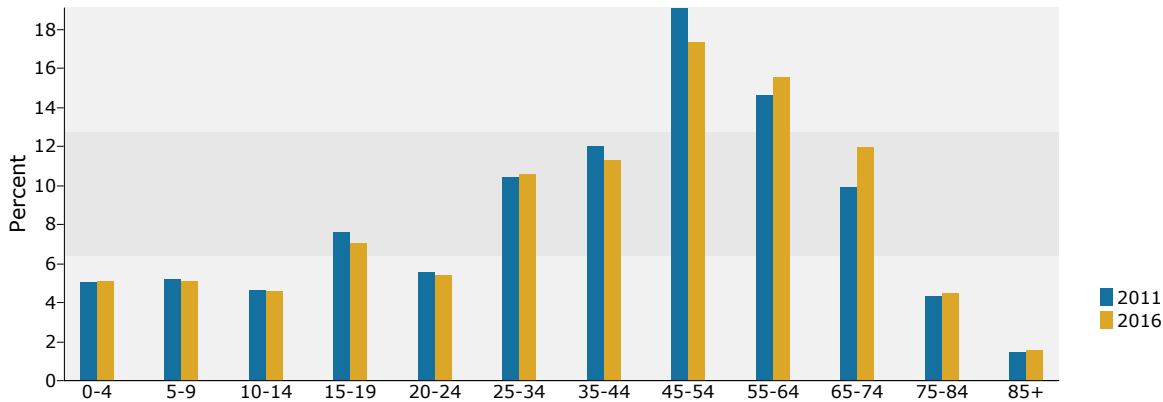

Population by Age

2011 Household Income