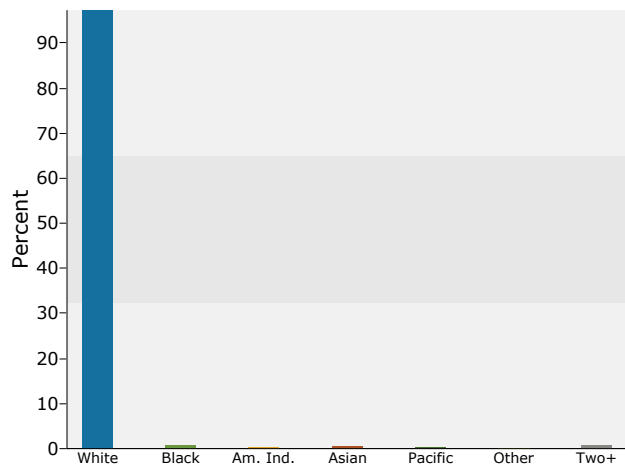

Race and Ethnicity	2010		2011		2016	
	Number	Percent	Number	Percent	Number	Percent
White Alone	1,456	97.2%	1,481	97.2%	1,530	96.7%
Black Alone	12	0.8%	12	0.8%	15	0.9%
American Indian Alone	3	0.2%	3	0.2%	3	0.2%
Asian Alone	7	0.5%	7	0.5%	9	0.6%
Pacific Islander Alone	3	0.2%	3	0.2%	3	0.2%
Some Other Race Alone	2	0.1%	2	0.1%	4	0.3%
Two or More Races	15	1.0%	15	1.0%	18	1.1%
Hispanic Origin (Any Race)	9	0.6%	9	0.6%	13	0.8%

Data Note: Income is expressed in current dollars.

Source: U.S. Census Bureau, Census 2010 Data. Esri forecasts for 2011 and 2016.

Porter town
 Porter town, ME (2301760405)
 Geography: County Subdivision

Trends 2011-2016

Population by Age

2011 Household Income

2011 Population by Race

2011 Percent Hispanic Origin: 0.6%

Source: U.S. Census Bureau, Census 2010 Data. Esri forecasts for 2011 and 2016.