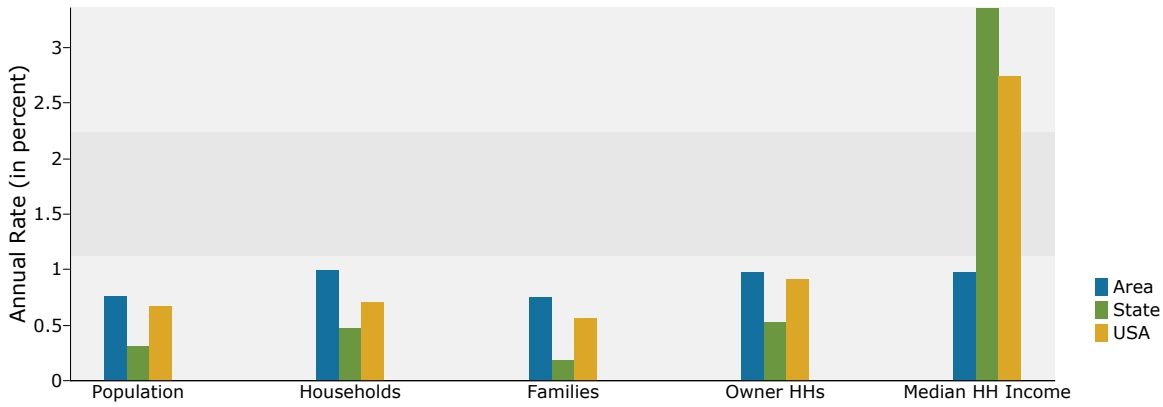

Porter town
Porter town, ME (2301760405)
Geography: County Subdivision

Trends 2011-2016