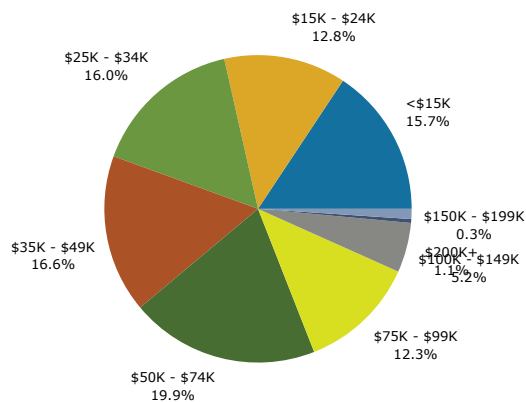

Porter town
Porter town, ME (2301760405)
Geography: County Subdivision

Trends 2011-2016

Population by Age

2011 Household Income

2011 Population by Race

2011 Percent Hispanic Origin: 0.6%

Source: U.S. Census Bureau, Census 2010 Data. Esri forecasts for 2011 and 2016.