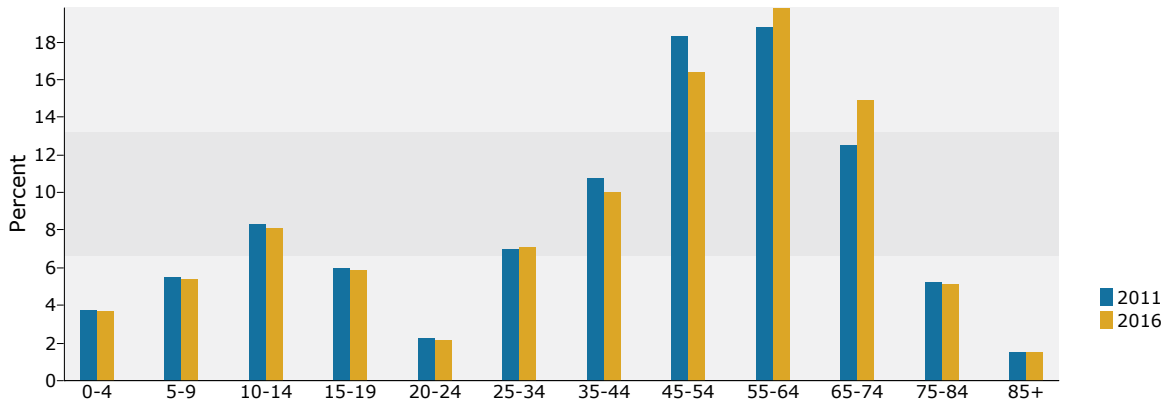

Population by Age

2011 Household Income