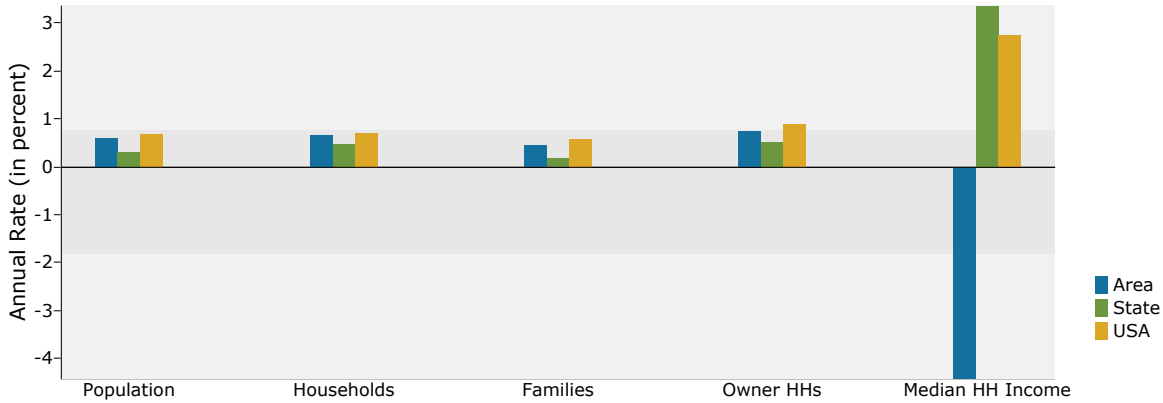

Sweden town
Sweden town, ME (2301775595)
Geography: County Subdivision

Trends 2011-2016