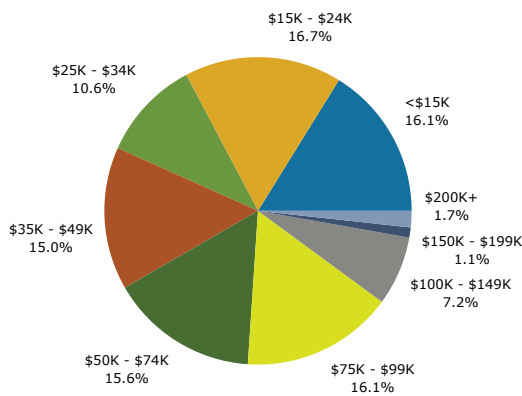

Sweden town
Sweden town, ME (2301775595)
Geography: County Subdivision

Trends 2011-2016

Population by Age

2011 Household Income

2011 Population by Race

2011 Percent Hispanic Origin: 1.0%

Source: U.S. Census Bureau, Census 2010 Data. Esri forecasts for 2011 and 2016.