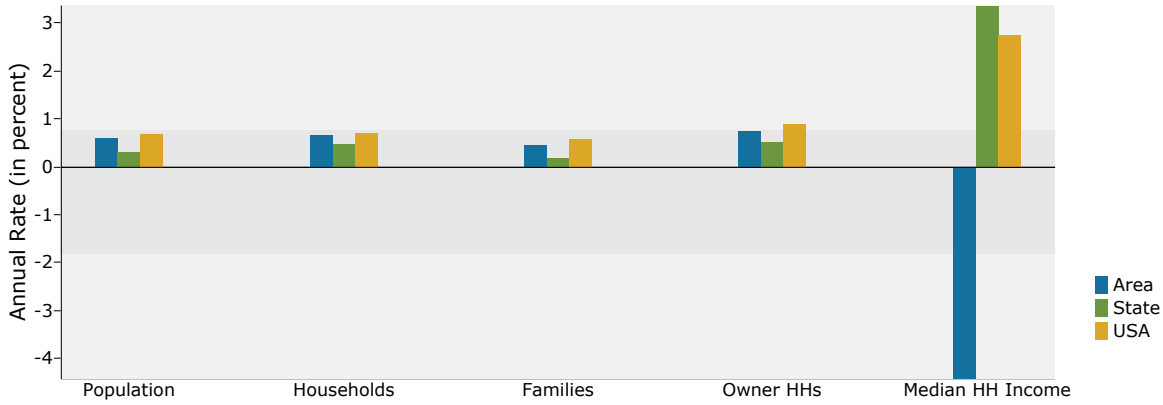

Sweden town
Sweden town, ME (2301775595)
Geography: County Subdivision

Trends 2011-2016