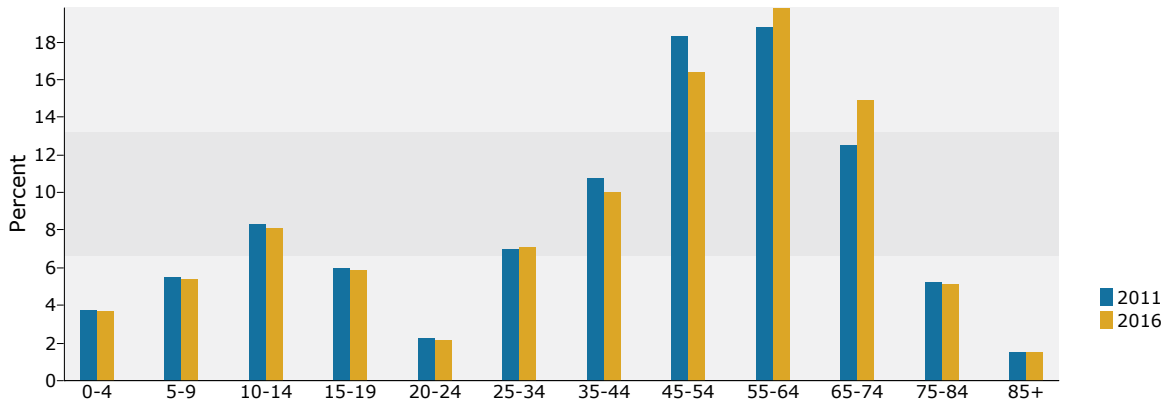

Race and Ethnicity	2010		2011		2016	
	Number	Percent	Number	Percent	Number	Percent
White Alone	375	95.9%	383	97.0%	392	96.3%
Black Alone	1	0.3%	1	0.3%	1	0.2%
American Indian Alone	2	0.5%	1	0.3%	1	0.2%
Asian Alone	1	0.3%	1	0.3%	2	0.5%
Pacific Islander Alone	0	0.0%	0	0.0%	0	0.0%
Some Other Race Alone	1	0.3%	1	0.3%	1	0.2%
Two or More Races	11	2.8%	8	2.0%	10	2.5%
Hispanic Origin (Any Race)	3	0.8%	4	1.0%	6	1.5%

**Data Note:** Income is expressed in current dollars.

**Source:** U.S. Census Bureau, Census 2010 Data. Esri forecasts for 2011 and 2016.

Sweden town  
 Sweden town, ME (2301775595)  
 Geography: County Subdivision

## Trends 2011-2016

## Population by Age