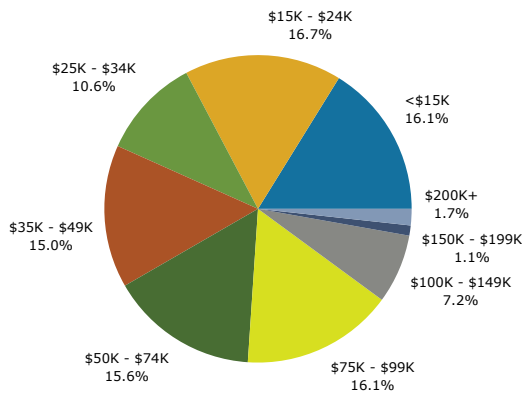

Race and Ethnicity	2010		2011		2016	
	Number	Percent	Number	Percent	Number	Percent
White Alone	375	95.9%	383	97.0%	392	96.3%
Black Alone	1	0.3%	1	0.3%	1	0.2%
American Indian Alone	2	0.5%	1	0.3%	1	0.2%
Asian Alone	1	0.3%	1	0.3%	2	0.5%
Pacific Islander Alone	0	0.0%	0	0.0%	0	0.0%
Some Other Race Alone	1	0.3%	1	0.3%	1	0.2%
Two or More Races	11	2.8%	8	2.0%	10	2.5%
Hispanic Origin (Any Race)	3	0.8%	4	1.0%	6	1.5%

Data Note: Income is expressed in current dollars.

Source: U.S. Census Bureau, Census 2010 Data. Esri forecasts for 2011 and 2016.

Sweden town
Sweden town, ME (2301775595)
Geography: County Subdivision

Trends 2011-2016

Population by Age

2011 Household Income

2011 Population by Race

2011 Percent Hispanic Origin: 1.0%

Source: U.S. Census Bureau, Census 2010 Data. Esri forecasts for 2011 and 2016.