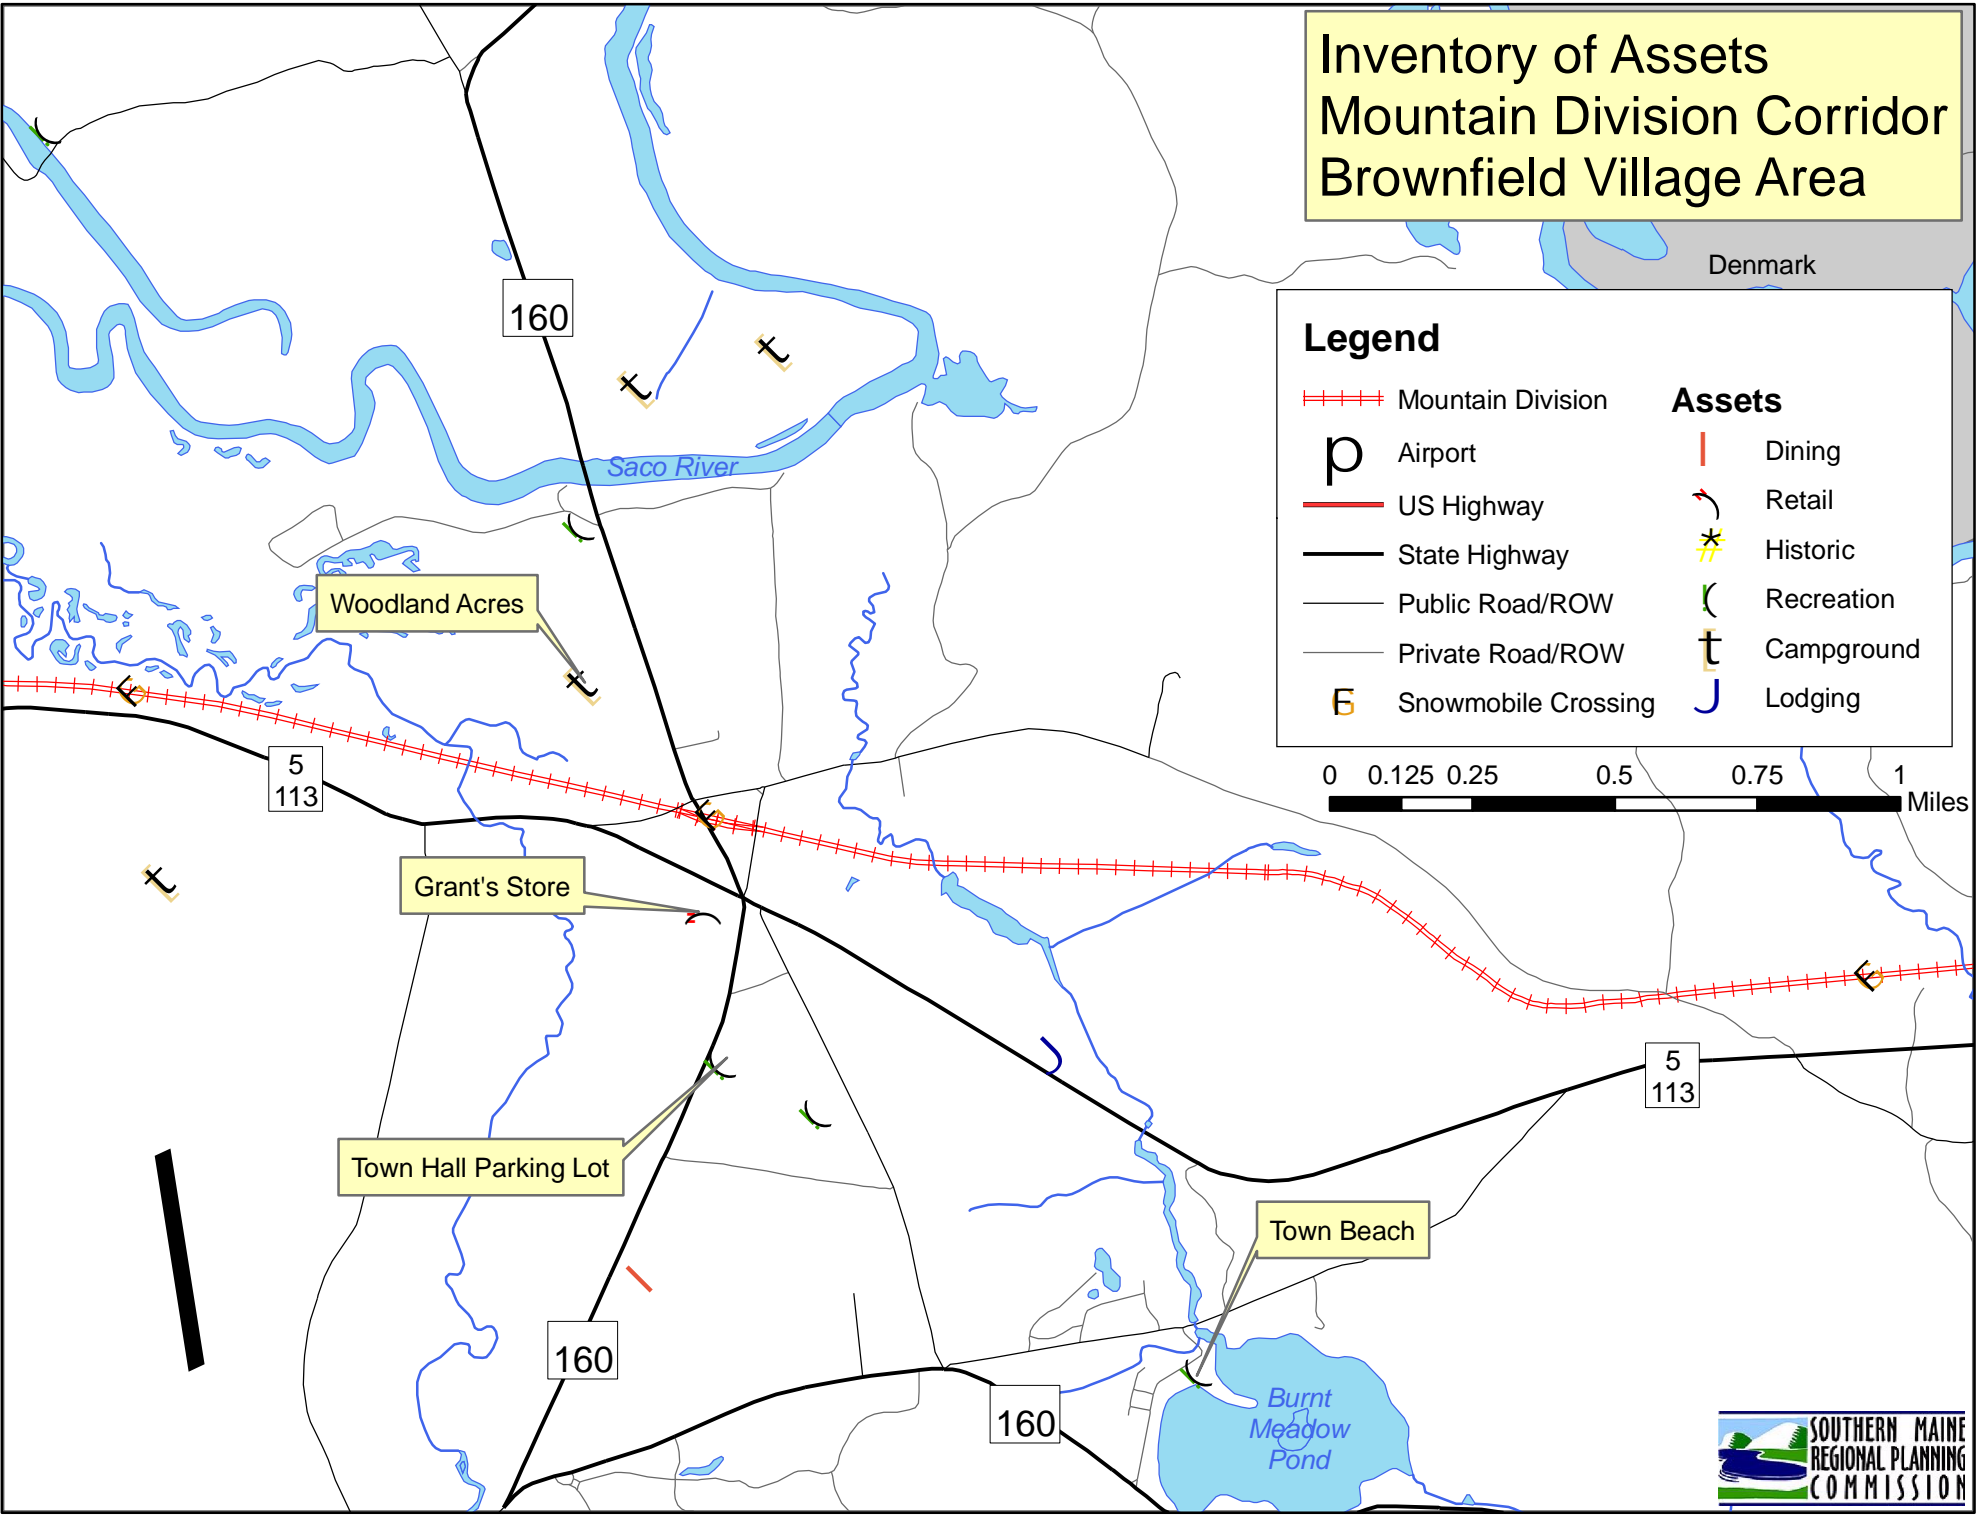

Inventory of Assets Mountain Division Corridor Brownfield Village Area

Denmark

Legend

- | | | | | |
|---|---------------------|---|---|--------|
|  | Mountain Division | Assets |  | Dining |
|  | US Highway |  | Retail | |
|  | State Highway |  | Historic | |
|  | Public Road/ROW |  | Recreation | |
|  | Private Road/ROW |  | Campground | |
|  | Snowmobile Crossing |  | Lodging | |

Woodland Acres

Grant's Store

Town Hall Parking Lot

Town Beach