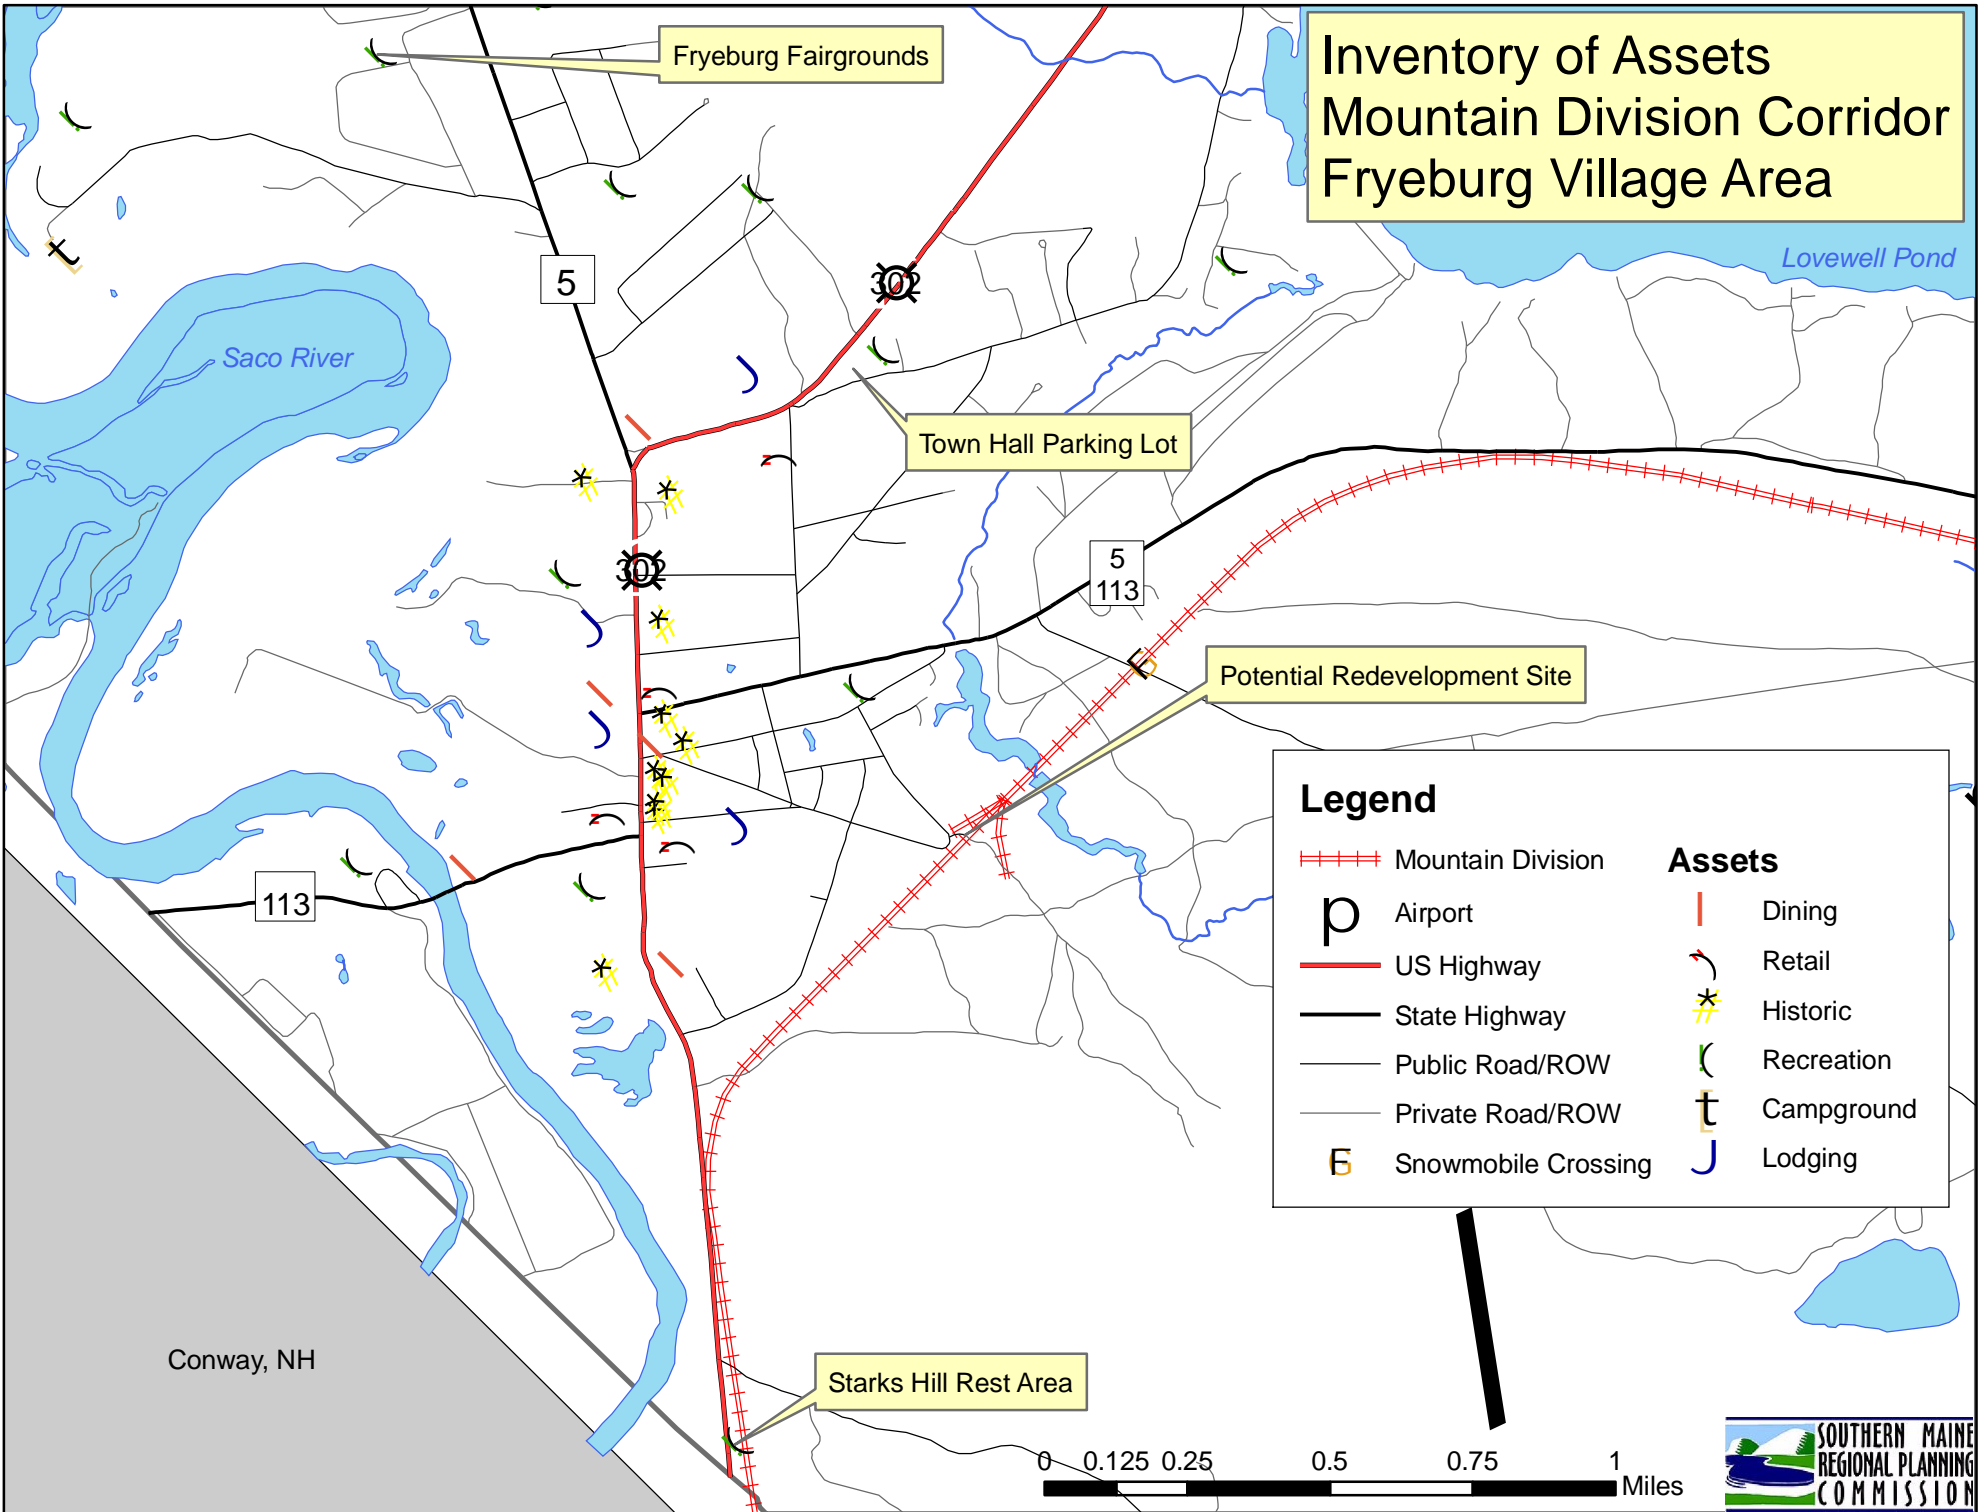

Inventory of Assets Mountain Division Corridor Fryeburg Village Area

Legend

- | | | | |
|--|---------------------|---------------|------------|
| | Mountain Division | Assets | |
| | Airport | | Dining |
| | US Highway | | Retail |
| | State Highway | | Historic |
| | Public Road/ROW | | Recreation |
| | Private Road/ROW | | Campground |
| | Snowmobile Crossing | | Lodging |

Conway, NH

Starks Hill Rest Area