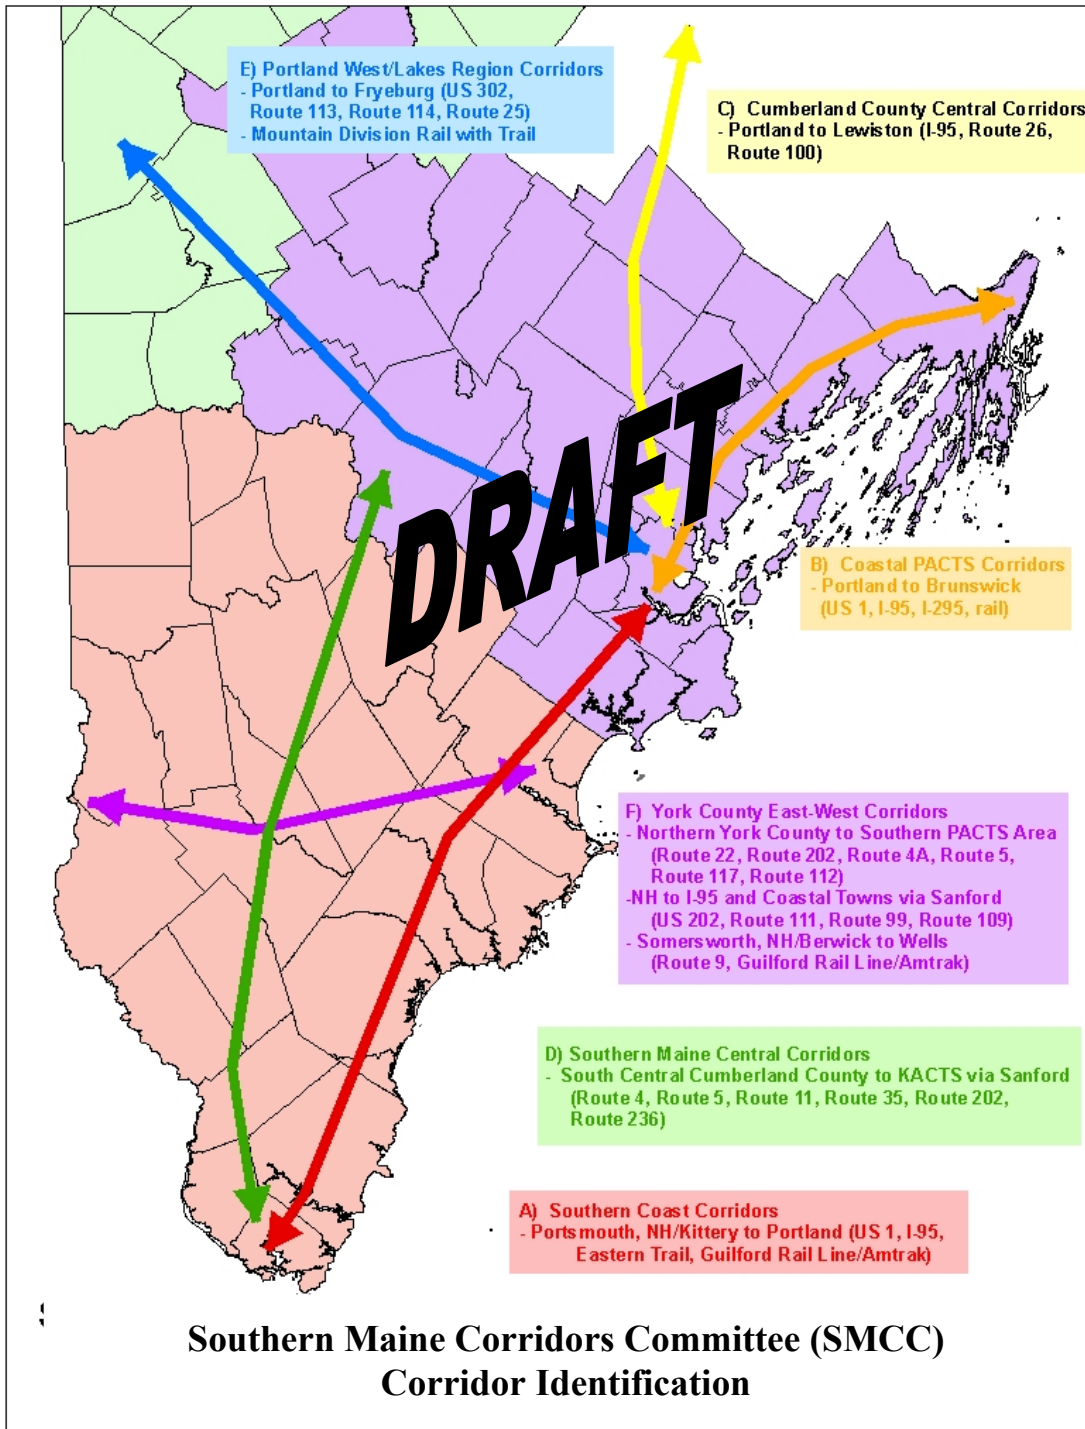

# Southern Maine Corridors Committee Regional Transportation Assessment

Produced by  
 Greater Portland Council of Governments and Southern Maine Regional Planning  
 Commission

June 2005