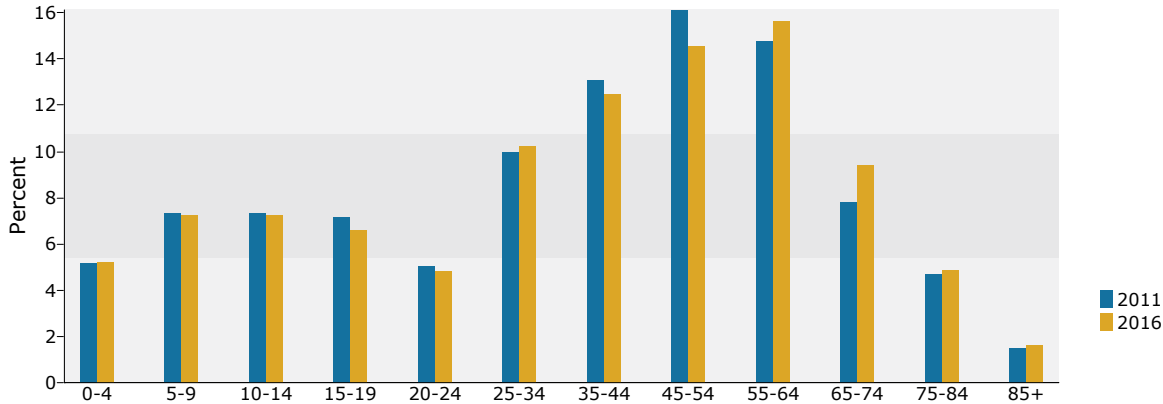

Population by Age

2011 Household Income