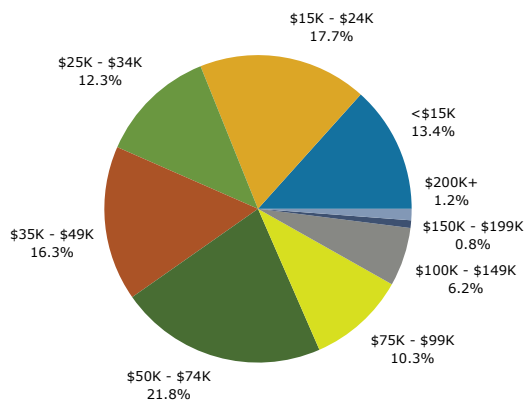

Race and Ethnicity	2010		2011		2016	
	Number	Percent	Number	Percent	Number	Percent
White Alone	1,550	95.7%	1,542	95.7%	1,516	94.9%
Black Alone	2	0.1%	2	0.1%	2	0.1%
American Indian Alone	10	0.6%	10	0.6%	11	0.7%
Asian Alone	7	0.4%	7	0.4%	8	0.5%
Pacific Islander Alone	0	0.0%	0	0.0%	0	0.0%
Some Other Race Alone	7	0.4%	7	0.4%	9	0.6%
Two or More Races	44	2.7%	44	2.7%	52	3.3%
Hispanic Origin (Any Race)	12	0.7%	12	0.7%	16	1.0%

Data Note: Income is expressed in current dollars.

Source: U.S. Census Bureau, Census 2010 Data. Esri forecasts for 2011 and 2016.

Hiram town
 Hiram town, ME (2301733315)
 Geography: County Subdivision

Trends 2011-2016

Population by Age

2011 Household Income

2011 Population by Race

2011 Percent Hispanic Origin: 0.7%

Source: U.S. Census Bureau, Census 2010 Data. Esri forecasts for 2011 and 2016.