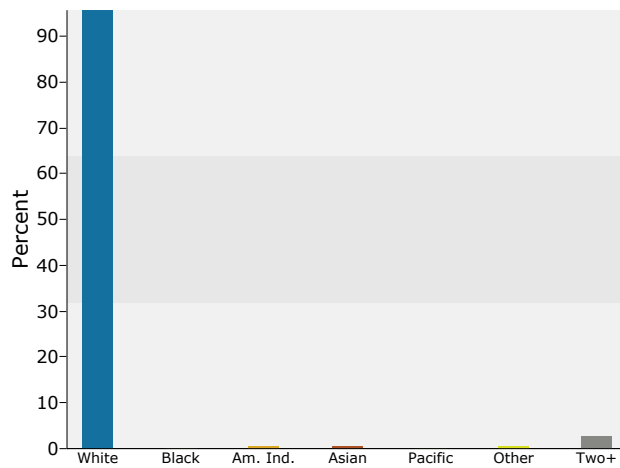

Race and Ethnicity	2010		2011		2016	
	Number	Percent	Number	Percent	Number	Percent
White Alone	1,550	95.7%	1,542	95.7%	1,516	94.9%
Black Alone	2	0.1%	2	0.1%	2	0.1%
American Indian Alone	10	0.6%	10	0.6%	11	0.7%
Asian Alone	7	0.4%	7	0.4%	8	0.5%
Pacific Islander Alone	0	0.0%	0	0.0%	0	0.0%
Some Other Race Alone	7	0.4%	7	0.4%	9	0.6%
Two or More Races	44	2.7%	44	2.7%	52	3.3%
Hispanic Origin (Any Race)	12	0.7%	12	0.7%	16	1.0%

Data Note: Income is expressed in current dollars.

Source: U.S. Census Bureau, Census 2010 Data. Esri forecasts for 2011 and 2016.

Hiram town
 Hiram town, ME (2301733315)
 Geography: County Subdivision

Trends 2011-2016

Population by Age

2011 Household Income

2011 Population by Race

2011 Percent Hispanic Origin: 0.7%

Source: U.S. Census Bureau, Census 2010 Data. Esri forecasts for 2011 and 2016.